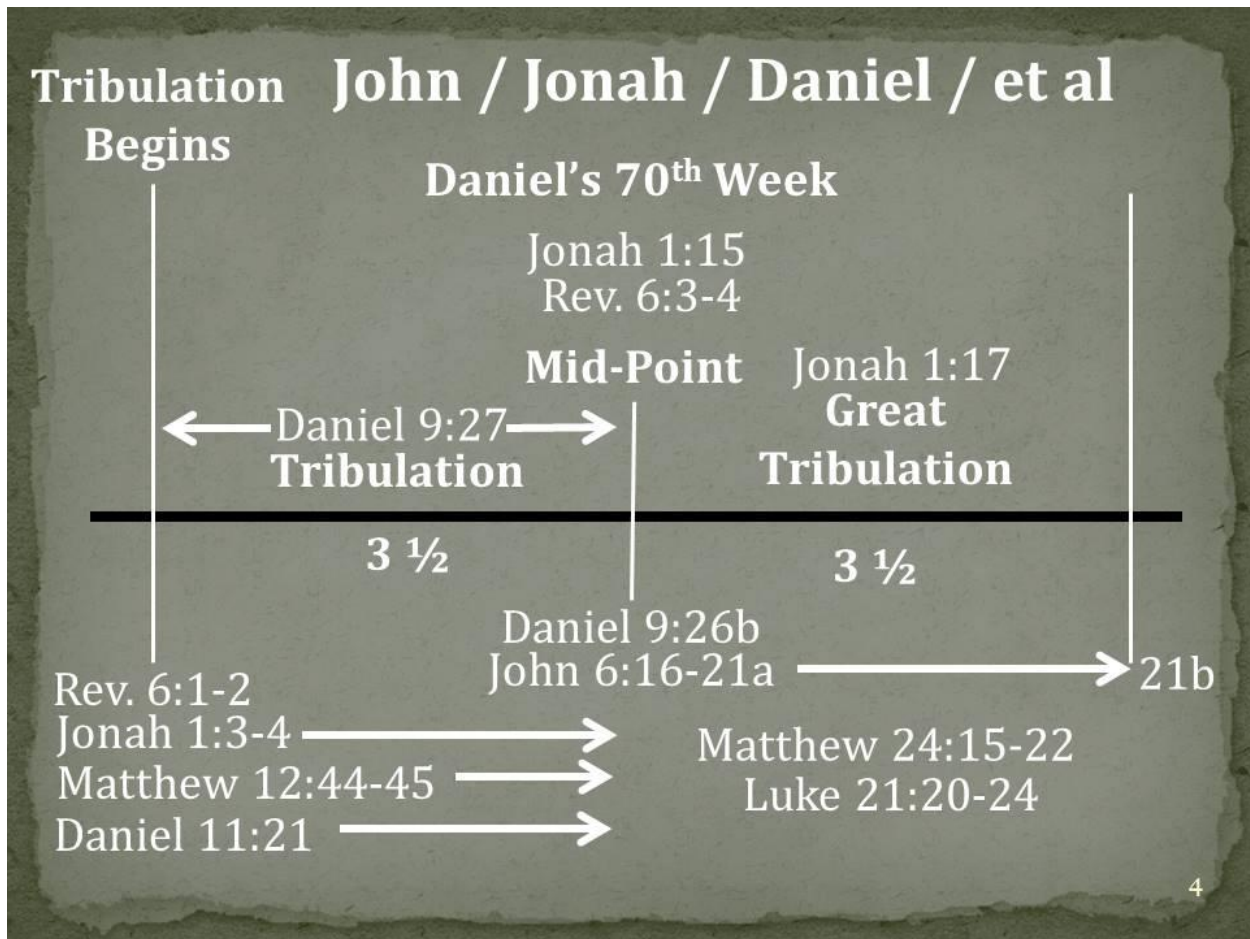

Sunday February 5th 2017
For Jews Request a Sign.....
Part Twenty
Study Questions

1). We are going to do something a little different this week – We are going to take some of the slides from the Power Point presentation and we are going to talk through the scriptures to see how they fit on the timeline – So please have those scriptures to hand.

Tribulation Begins **John / Jonah / Daniel / et al**
Daniel's 70th Week

2). Additional Question if time permits – Read Matthew 14:22-32 – What additional details do we get from Matthew’s account of the sign recorded in John and what might we learn from them?