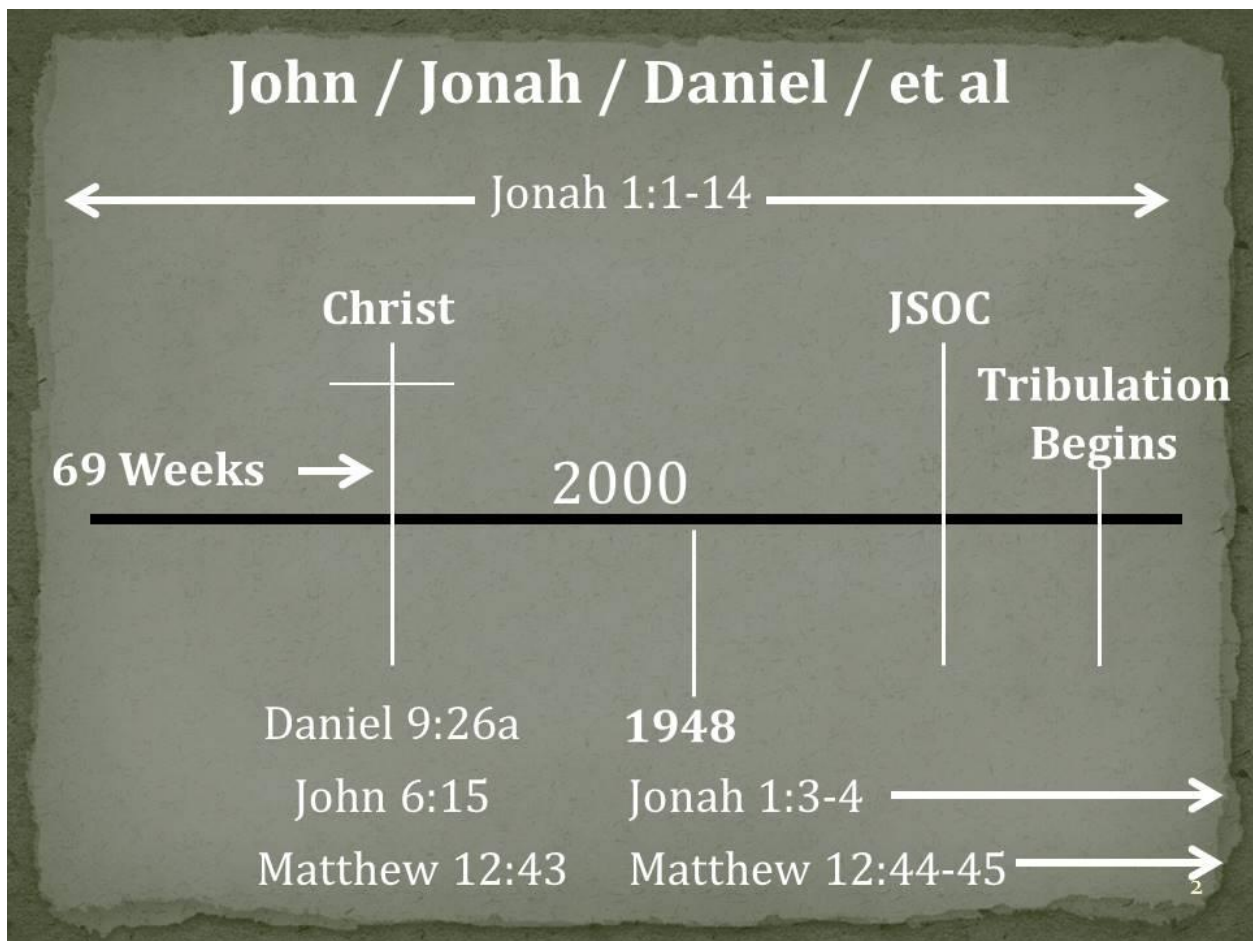

Sunday February 5th 2017
For Jews Request a Sign.....
Part Twenty
Study Questions

1). We are going to do something a little different this week – We are going to take some of the slides from the Power Point presentation and we are going to talk through the scriptures to see how they fit on the timeline – So please have those scriptures to hand.

Tribulation Begins **John / Jonah / Daniel / et al**
Daniel's 70th Week

2). Additional Question if time permits – Read Matthew 14:22-32 – What additional details do we get from Matthew’s account of the sign recorded in John and what might we learn from them?