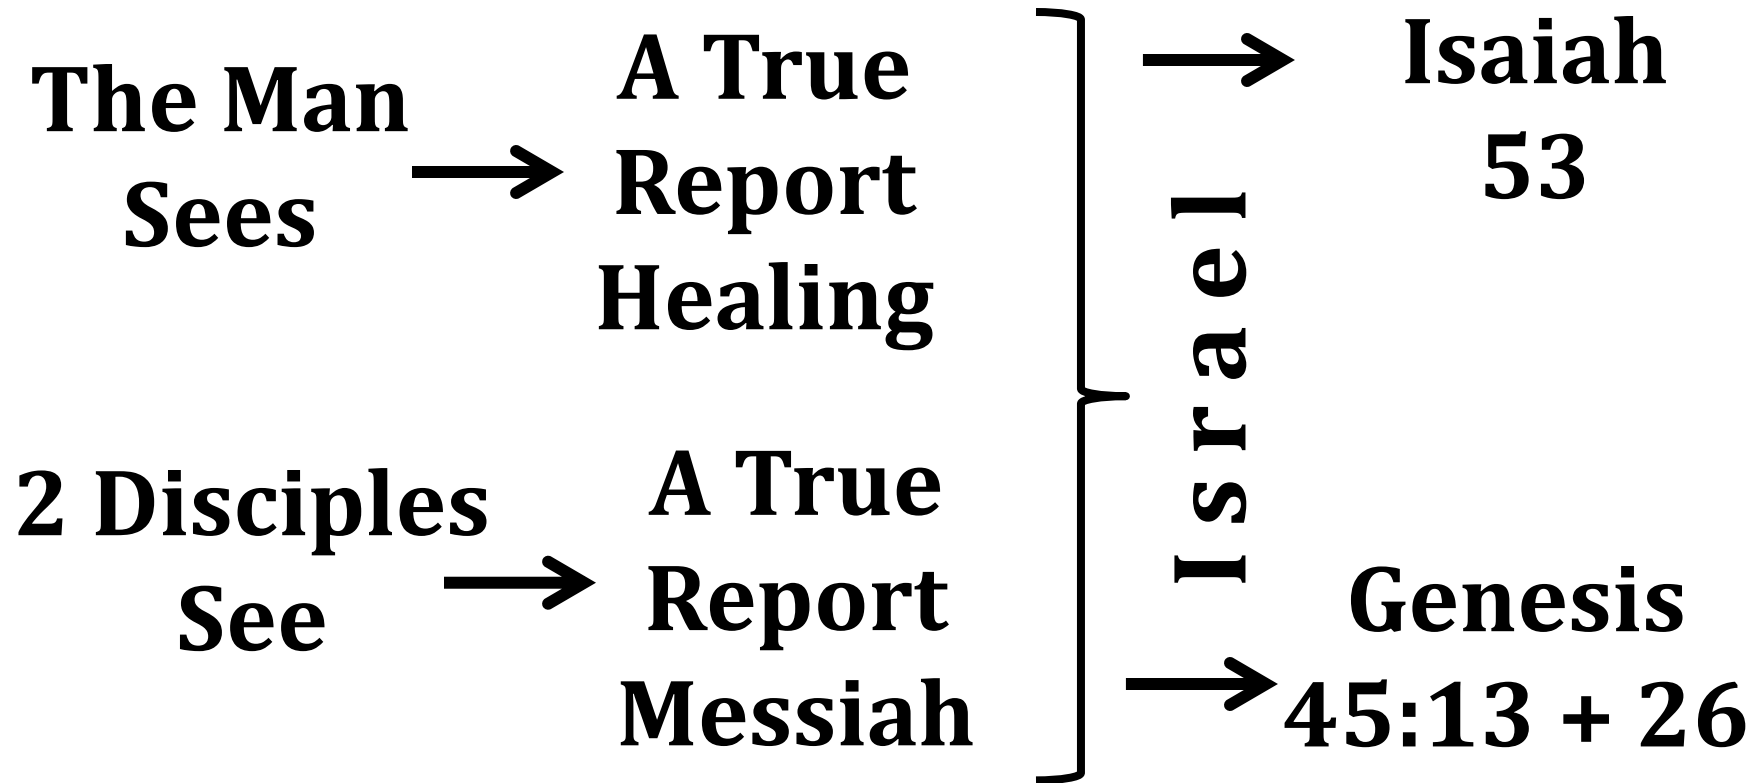

Israel Blind From Birth

**The Man Blind
From Birth**

=

**Israel Blind to Her
Calling**

**2 Disciples on the
Road to Emmaus**

=

**Israel Blind to Her
Messiah**

Type

Antitype

Israel Blind From Birth

**The Man Blind
From Birth**

**Divine
Intervention**

**2 Disciples on the
Road to Emmaus**

**Divine
Intervention**

Israel Blind From Birth

Divine Intervention → **The Man Sees** → **A True Report Healing**

Divine Intervention → **2 Disciples See** → **A True Report Messiah**

Israel Blind From Birth

Skeleton in John

John 1:1 – 2:11

7 Day Structure

**On the 3rd Day
a Wedding**

Skeleton in Genesis

Genesis 1:1 – 2:3

7 Day Structure

**A man and a Woman
to Rule Together in
the 7th Day**

Flesh in John

**The
Remaining
7 Signs**

Flesh in Genesis

**The Rest of
Scripture**

**God and Israel
Christ and His Bride**